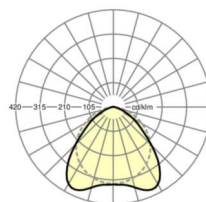

CHARACTERISTICS

Order number	18314474100
EAN number	4020863336883
Commodity code	94051190
Certification mark	IP 20, Protection class I, F, HACCP DIN10500/Food/IFS-application-related suitability/BRC, Indoor, CE
Impact resistance (IK rating)	IK03 (10°C bis 25°C)
Ambient temperatur	ta 10°C to 25°C
Warranty period	5 years
State funding programs	BEG - Federal funding for efficient buildings (valid only for Germany)

ELECTRICAL ENGINEERING

Controller	Electronic driver 3h emergency lighting (1 pcs.)
System output	34W
Mains voltage	230V/50Hz
Energy efficiency class/light source	B

LIGHTING TECHNOLOGY

Placement	LED, Colour rendering/Light colour CRI ≥ 80 / 4000K
Colour tolerance (MacAdam)	3SDCM
Photobiological safety (Luminaire)	RG1
Nominal luminous flux	6370lm
Nominal luminous flux-emergency lighting mode	878lm
LED service life	50000h L80/B10 (Tq 25°C)
Luminaire luminous efficiency	185lm/W
Beam angle	100° (C0) / 110° (C90)
UGR lat./long.	22.8 / 27.5

MECHANICS

Housing colour	traffic white RAL 9016
Dimensions (LxWxH/DxH)	1531mm x 63mm x 46mm
Weight (net)	2.518kg
Type of installation	Mounting rail system installation

Dimensions

L	1531 mm	Length
B	63 mm	Width
H	46 mm	Height

DEEP-LINK

<https://www.regiolux.de/en/article/18314474100>

Reference	LED 6000lm 840
ηLB	100 %
Φ ↓/↑	99 % / 1 %
UGR lat./long.	22.8 / 27.5